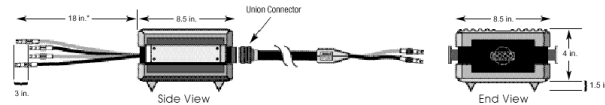

Single	税込価格
2.4m	1,678,950
3.0m	1,711,500
3.6m	1,743,000
4.5m	1,792,350
6.0m	1,872,150
7.5m	2,001,300
9.0m	2,130,450
10.5m	2,259,600
12.0m	2,388,750
プラグ Spade, Banana	

Ultra Wide Bandwidth

Single	税込価格
2.4m	1,678,950
3.0m	1,711,500
3.6m	1,743,000
4.5m	1,792,350
6.0m	1,872,150
7.5m	2,001,300
9.0m	2,130,450
10.5m	2,259,600
12.0m	2,388,750
プラグ Spade, Banana	

Wide Bandwidth Bi-Wire

Bi-Wire	税込価格
2.4m	1,737,750
3.0m	1,771,350
3.6m	1,804,950
4.5m	1,855,350
6.0m	1,939,350
7.5m	2,073,750
9.0m	2,208,150
10.5m	2,341,500
12.0m	2,475,900
プラグ Spade, Banana	

Wide Bandwidth-EX Bi-Wire

Bi-Wire	税込価格
2.4m	1,737,750
3.0m	1,771,350
3.6m	1,804,950
4.5m	1,855,350
6.0m	1,939,350
7.5m	2,073,750
9.0m	2,208,150
10.5m	2,341,500
12.0m	2,475,900
プラグ Spade, Banana	

Ultra Wide Bandwidth Bi-Wire

Bi-Wire	税込価格
2.4m	1,737,750
3.0m	1,771,350
3.6m	1,804,950
4.5m	1,855,350
6.0m	1,939,350
7.5m	2,073,750
9.0m	2,208,150
10.5m	2,341,500
12.0m	2,475,900
プラグ Spade, Banana	

The Oracle V1.1

Wide Bandwidth

Single	税込価格
2.4m	2,583,000
3.0m	2,634,450
3.6m	2,685,900
4.5m	2,763,600
6.0m	2,892,750
7.5m	3,099,600
9.0m	3,306,450
10.5m	3,512,250
12.0m	3,719,100
プラグ Spade, Banana	

Wide Bandwidth-EX