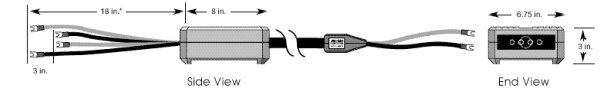

Single	税込価格
2.4m	1,033,200
3.0m	1,058,400
3.6m	1,084,650
4.5m	1,123,500
6.0m	1,187,550
7.5m	1,252,650
9.0m	1,316,700
10.5m	1,381,800
12.0m	1,445,850
プラグ Spade, Banana	

Ultra Wide Bandwidth

Single	税込価格
2.4m	1,033,200
3.0m	1,058,400
3.6m	1,084,650
4.5m	1,123,500
6.0m	1,187,550
7.5m	1,252,650
9.0m	1,316,700
10.5m	1,381,800
12.0m	1,445,850
プラグ Spade, Banana	

Wide Bandwidth Bi-Wire

Bi-Wire	税込価格
2.4m	1,291,500
3.0m	1,319,850
3.6m	1,348,200
4.5m	1,391,250
6.0m	1,433,250
7.5m	1,476,300
9.0m	1,518,300
10.5m	1,561,350
12.0m	1,604,400
プラグ Spade, Banana	

Wide Bandwidth-EX Bi-Wire

Bi-Wire	税込価格
2.4m	1,291,500
3.0m	1,319,850
3.6m	1,348,200
4.5m	1,391,250
6.0m	1,433,250
7.5m	1,476,300
9.0m	1,518,300
10.5m	1,561,350
12.0m	1,604,400
プラグ Spade, Banana	

Ultra Wide Bandwidth Bi-Wire

Bi-Wire	税込価格
2.4m	1,291,500
3.0m	1,319,850
3.6m	1,348,200
4.5m	1,391,250
6.0m	1,433,250
7.5m	1,476,300
9.0m	1,518,300
10.5m	1,561,350
12.0m	1,604,400
プラグ Spade, Banana	

The Oracle V2.1

Wide Bandwidth

Single	税込価格
2.4m	1,678,950
3.0m	1,711,500
3.6m	1,743,000
4.5m	1,792,350
6.0m	1,872,150
7.5m	2,001,300
9.0m	2,130,450
10.5m	2,259,600
12.0m	2,388,750
プラグ Spade, Banana	

Wide Bandwidth-EX