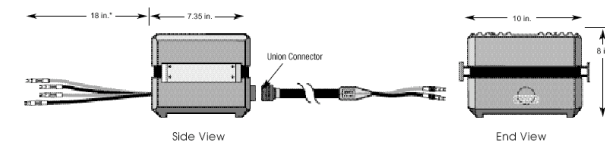

The Oracle V1.1

Wide Bandwidth

Single	税込価格
2.4m	2,583,000
3.0m	2,634,450
3.6m	2,685,900
4.5m	2,763,600
6.0m	2,892,750
7.5m	3,099,600
9.0m	3,306,450
10.5m	3,512,250
12.0m	3,719,100
プラグ Spade, Banana	

Wide Bandwidth-EX

Single	税込価格
2.4m	2,583,000
3.0m	2,634,450
3.6m	2,685,900
4.5m	2,763,600
6.0m	2,892,750
7.5m	3,099,600
9.0m	3,306,450
10.5m	3,512,250
12.0m	3,719,100
プラグ Spade, Banana	

Ultra Wide Bandwidth

Single	税込価格
2.4m	2,583,000
3.0m	2,634,450
3.6m	2,685,900
4.5m	2,763,600
6.0m	2,892,750
7.5m	3,099,600
9.0m	3,306,450
10.5m	3,512,250
12.0m	3,719,100
プラグ Spade, Banana	

Wide Bandwidth Bi-Wire

Bi-Wire	税込価格
2.4m	2,841,300
3.0m	2,892,750
3.6m	2,944,200
4.5m	3,021,900
6.0m	3,151,050
7.5m	3,357,900
9.0m	3,564,750
10.5m	3,770,550
12.0m	3,977,400
プラグ Spade, Banana	

Wide Bandwidth-EX Bi-Wire

Bi-Wire	税込価格
2.4m	2,841,300
3.0m	2,892,750
3.6m	2,944,200
4.5m	3,021,900
6.0m	3,151,050
7.5m	3,357,900
9.0m	3,564,750
10.5m	3,770,550
12.0m	3,977,400
プラグ Spade, Banana	

Ultra Wide Bandwidth Bi-Wire

Bi-Wire	税込価格
2.4m	2,841,300
3.0m	2,892,750
3.6m	2,944,200
4.5m	3,021,900
6.0m	3,151,050
7.5m	3,357,900
9.0m	3,564,750
10.5m	3,770,550
12.0m	3,977,400
プラグ Spade, Banana	