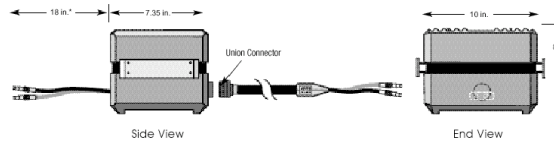

Wide Bandwidth, Wide Bandwidth - EX, Ultra-Wide: ご使用になるパワーアンプに合わせて指定されています。
「Oracle / Application Guide」をご参照ください。

出力側ケーブルの長さ: 各オラクル・シリーズの標準的な出力側ケーブル(スピーカー側)の長さは約45cmですが、より長いケーブルも製作できます。

管球式パワーアンプ: 各オラクル・シリーズには、出カトランスを搭載した管球アンプに最適化された専用製品がございます。

トライ・ワイア: 「The Oracle V1.1」には、トライ・ワイアの設定がございます。

壁埋め込み型: 各モデルには、壁や床に埋め込み設置するための「Oracle In-Wall Speaker Module」が用意されています。

NOTE

- 上記に表示されているより長いケーブルも製作できます。お問い合わせください。
- 各スピーカー・インターフェイスは1ペアの価格です。また、1本のみのご注文もお受けいたします。

記載されている価格は予告なく変更される場合がございますので、予めご了承ください。なお、表示価格は5%の消費税を含んでおります。
日本価格は米国価格をUS$1=123円として換算しています。