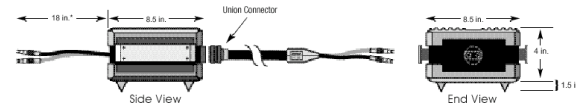

Single	税込価格
2.4m	1,678,950
3.0m	1,711,500
3.6m	1,743,000
4.5m	1,792,350
6.0m	1,872,150
7.5m	2,001,300
9.0m	2,130,450
10.5m	2,259,600
12.0m	2,388,750
プラグ Spade, Banana	

Ultra Wide Bandwidth

Single	税込価格
2.4m	1,678,950
3.0m	1,711,500
3.6m	1,743,000
4.5m	1,792,350
6.0m	1,872,150
7.5m	2,001,300
9.0m	2,130,450
10.5m	2,259,600
12.0m	2,388,750
プラグ Spade, Banana	

Wide Bandwidth Bi-Wire

Bi-Wire	税込価格
2.4m	1,737,750
3.0m	1,771,350
3.6m	1,804,950
4.5m	1,855,350
6.0m	1,939,350
7.5m	2,073,750
9.0m	2,208,150
10.5m	2,341,500
12.0m	2,475,900
プラグ Spade, Banana	

Wide Bandwidth-EX Bi-Wire

Bi-Wire	税込価格
2.4m	1,737,750
3.0m	1,771,350
3.6m	1,804,950
4.5m	1,855,350
6.0m	1,939,350
7.5m	2,073,750
9.0m	2,208,150
10.5m	2,341,500
12.0m	2,475,900
プラグ Spade, Banana	

Ultra Wide Bandwidth Bi-Wire

Bi-Wire	税込価格
2.4m	1,737,750
3.0m	1,771,350
3.6m	1,804,950
4.5m	1,855,350
6.0m	1,939,350
7.5m	2,073,750
9.0m	2,208,150
10.5m	2,341,500
12.0m	2,475,900
プラグ Spade, Banana	

The Oracle V1.1

Wide Bandwidth

Single	税込価格
2.4m	2,583,000
3.0m	2,634,450
3.6m	2,685,900
4.5m	2,763,600
6.0m	2,892,750
7.5m	3,099,600
9.0m	3,306,450
10.5m	3,512,250
12.0m	3,719,100
プラグ Spade, Banana	

Wide Bandwidth-EX